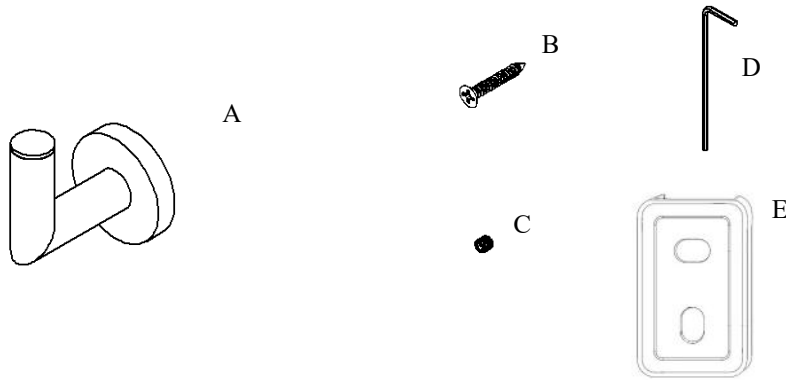

Exhilarating by Design

Volkano Summit Towel Hook Installation Guide

Code: V63213, V63214, V63215

Parts Included	QTY
A - Towel Hook	1
B - Screw	2
C - Set Screw	1
D - Allen Key	1
E - Bracket	1

Model #	Description	Finish	Weight (lb)	WxHxD (mm)	WxHxD (Inches)	Metal Type
V63213	Summit Towel Hook	Chrome	0.264	52 x 59 x 70	2 x 2.3 x 2.75	Brass
V63214	Summit Towel Hook	Brushed Nickel	0.264	52 x 59 x 70	2 x 2.3 x 2.75	Brass
V63215	Summit Towel Hook	Matte Black	0.264	52 x 59 x 70	2 x 2.3 x 2.75	Brass